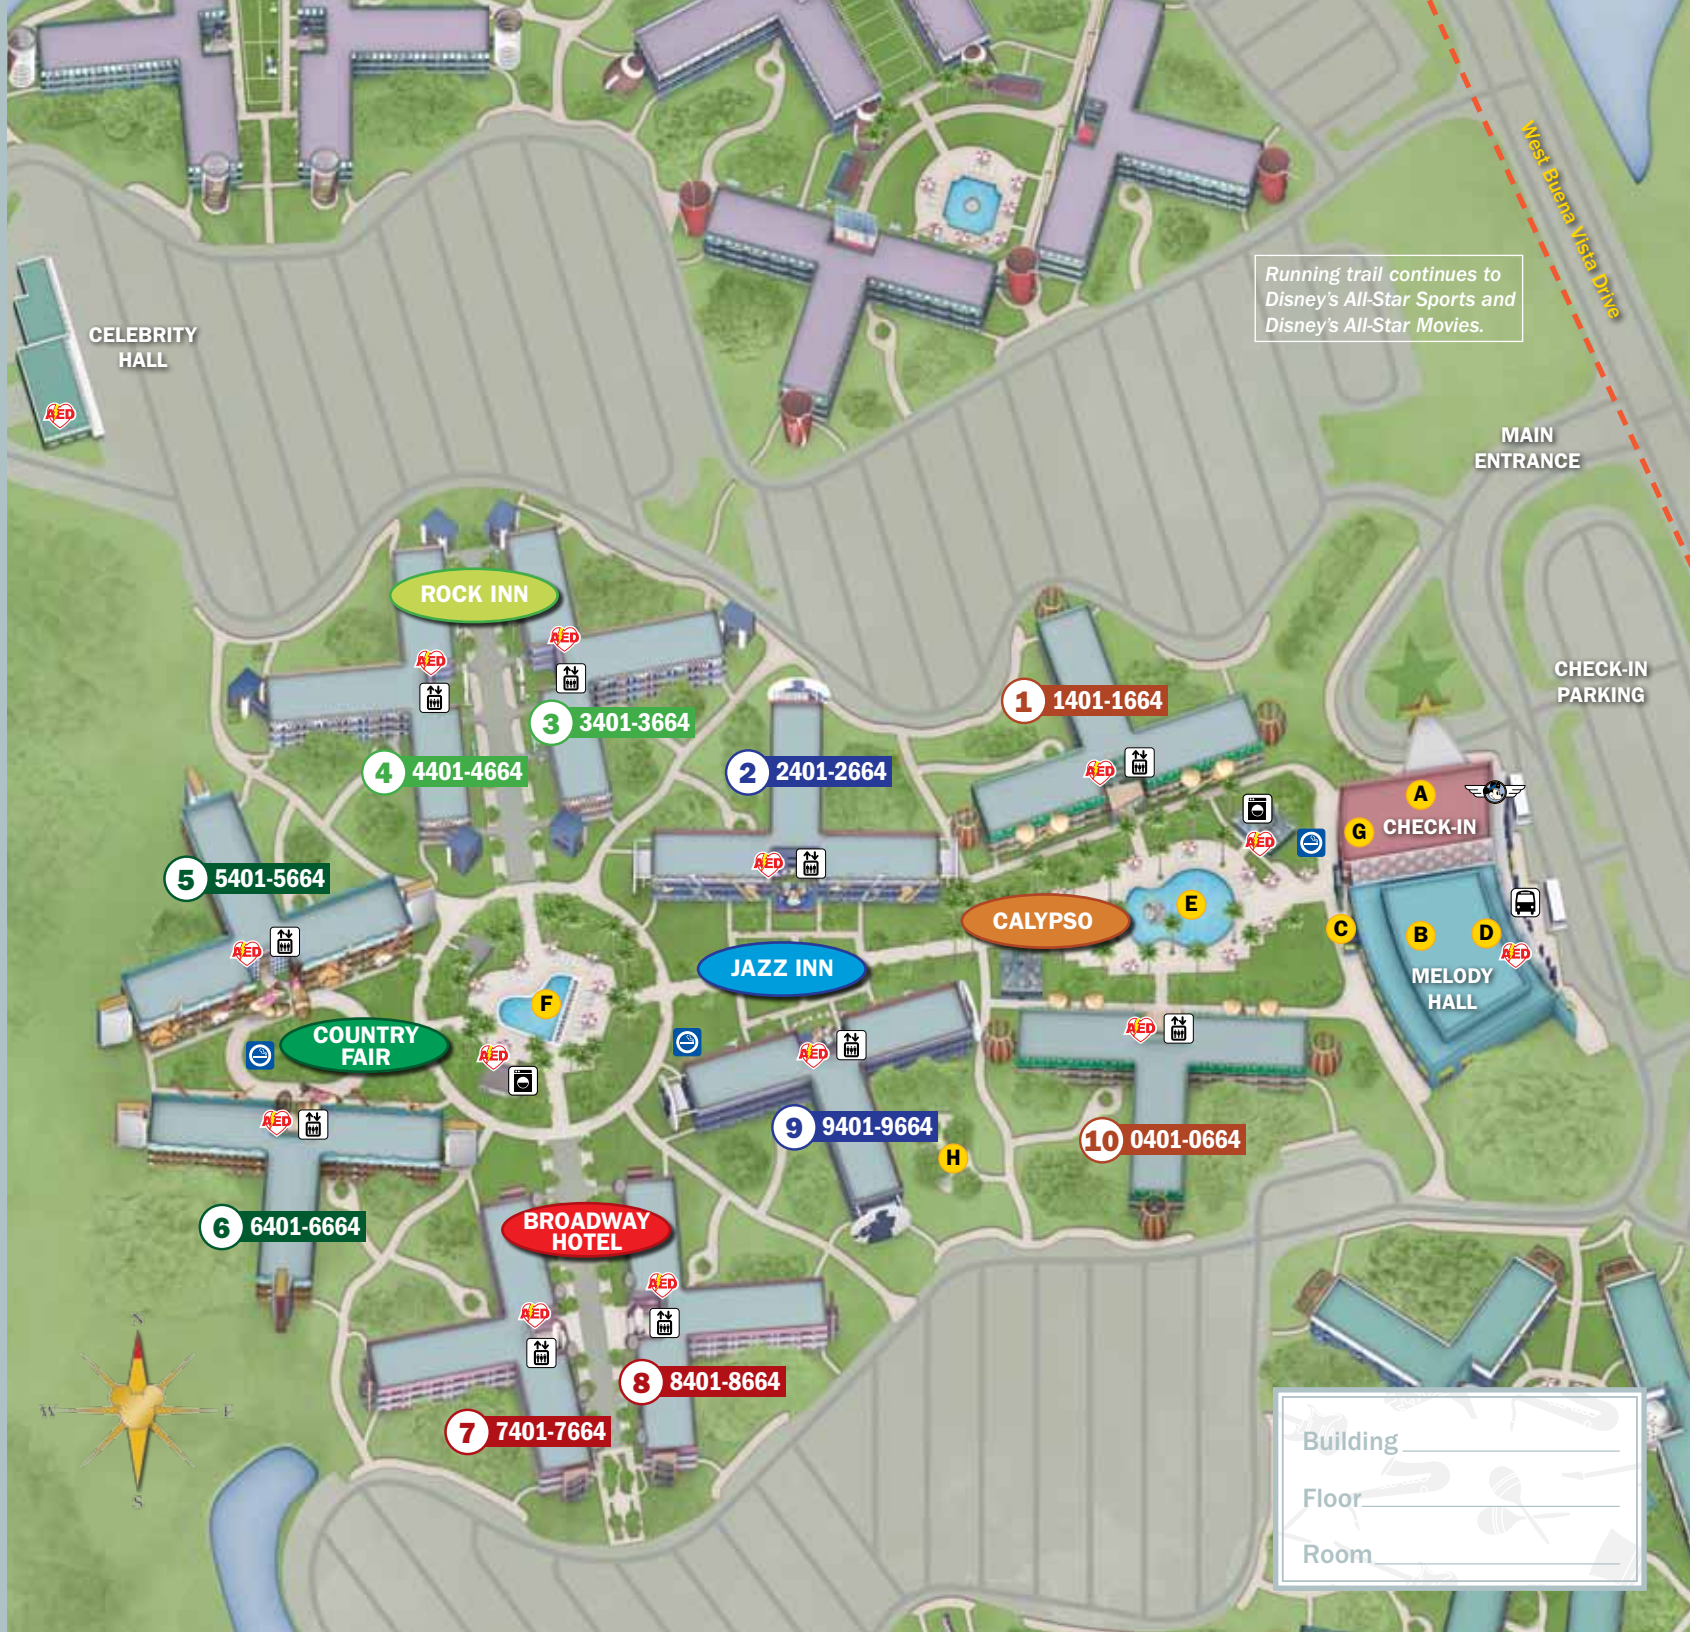

**Guest Services**

**A** Lobby/Concierge

**Dining**

**B** Intermission Food Court

**C** Singing Spirits Pool Bar

**Shopping**

**D** Maestro Mickey's

**Recreation**

**E** Calypso Pool

**F** Piano Pool

**G** Note'able Games Arcade

**H** Playground

Bus Stops

Disney's Magical Express Bus Stop

Laundry

Automated External Defibrillators

Designated Smoking Locations

Elevators

new balance® RUNNING TRAIL  
(1 mile)

Wi-Fi is available in many areas throughout our Resorts including Guest rooms, main lobbies and main pools. (Coverage may vary.)

Service animal relief areas located in grassy areas adjacent to parking lots.

Running trail continues to Disney's All-Star Sports and Disney's All-Star Movies.

MAIN ENTRANCE

CHECK-IN PARKING

**A** **G** CHECK-IN